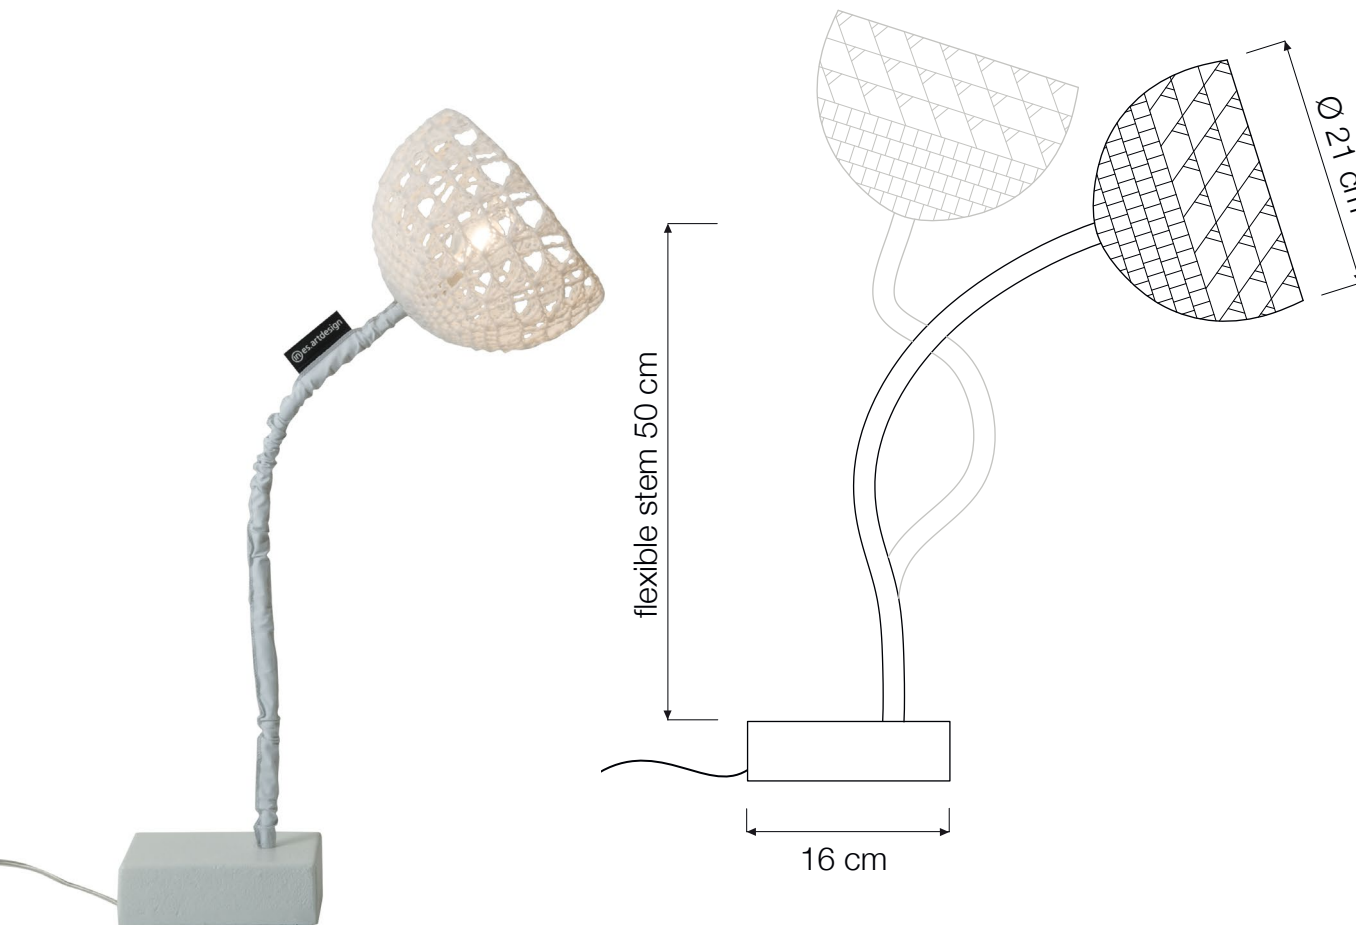

TRAMA T2

TABLE LAMP

Trama T2 (Ø 21 cm x 14 cm) max 30W | E14 (230V) - E12 (120V)
LED bulbs compatible | rec. LED 6W

Led color temperature recommended:
neutral white 4200 °K / warm white 2700 °K

MATERIALS

Cast-iron, steel, nylon, resin, 100% cotton
handmade

CANOPY COLOR

white

BASE/STEM COLOR

white

INCLUDES 200 CM CORD AND SWITCH.
BULBS ARE NOT INCLUDED.

AVAILABLE WITH ELECTRONIC [LED DIMMER](#).

RECYCLED CARDBOARD

PROUDLY DESIGNED AND MADE
IN ROME | ITALY